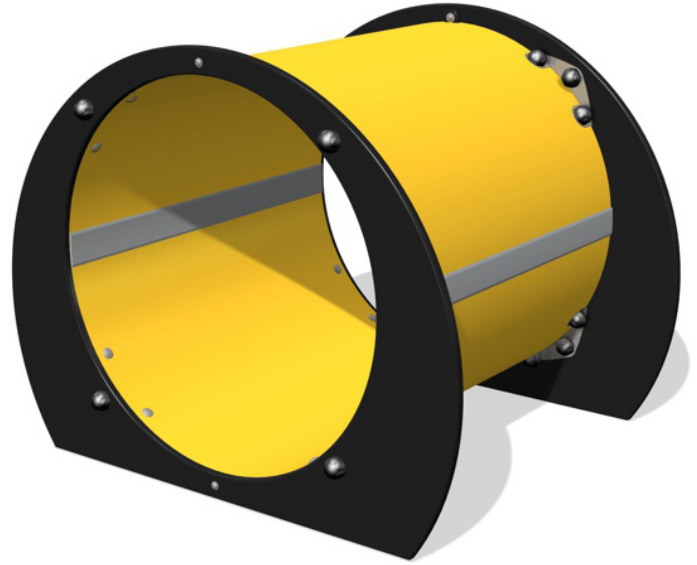

Fun Trail Scramble Tunnel

Product Code AMVFA-FIFTSTUN

£1,011

Price stated is for product only.
Contact us for a delivery & installation quote based on your location.

Dimensions:

| | |
|--------|---------|
| Length | 840 mm |
| Width | 1100 mm |
| Height | 850 mm |

Key Stage:

Play Values

This product supports the following areas of child development.

Balancing

Gross Motor Skills

Description

The Scramble Tunnel is a part of the Fun Trails range which has been primarily designed for younger children with extra safety features.

Constructed from HDPE, the tunnel has been thermo-formed for children to crawl through and has custom aluminium tunnel joiners.

FEATURES

- Colourful HDPE panel construction
- Thermo-formed crawl through tunnel
- Custom aluminium tunnel joiners
- Stainless fasteners and brackets
- Includes ground anchors