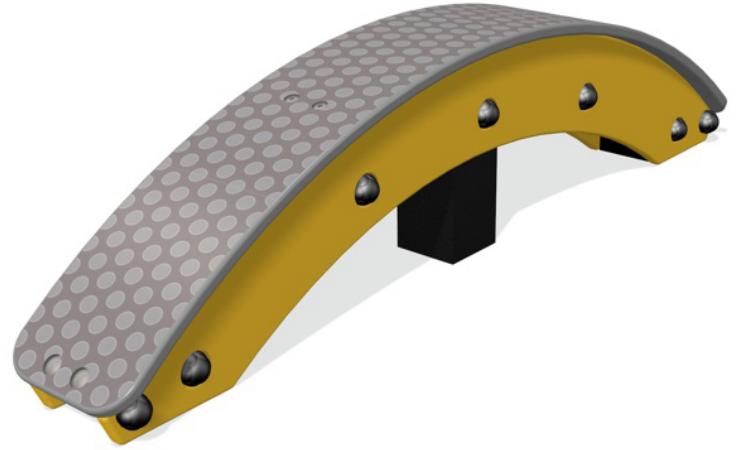

Fun Trail Arched Balance Beam

Product Code AMVFA-FIFTARCBEAM

£427

Price stated is for product only. Contact us for a delivery & installation quote based on your location.

Dimensions:

Length	1364 mm
Width	200 mm
Height	323 mm

Key Stage:

Play Values

This product supports the following areas of child development.

Balancing

Gross Motor Skills

Description

The Arched Balance Beam is a product that is a part of the Fun Trail units which have been designed primarily for younger children. Great for climbing over

All tread surfaces have slip-resistant PolyDek materials and have been manufactured with high quality HDPE and recycled plastic components. The beam can be combined to form a series of beams.

FEATURES

- Recycled plastic posts
- Colourful HDPE frames
- Slip-resistant PolyDek walking surface
- Can be combined to form a series of beams
- Stainless fasteners
- Available without posts to fit your own posts