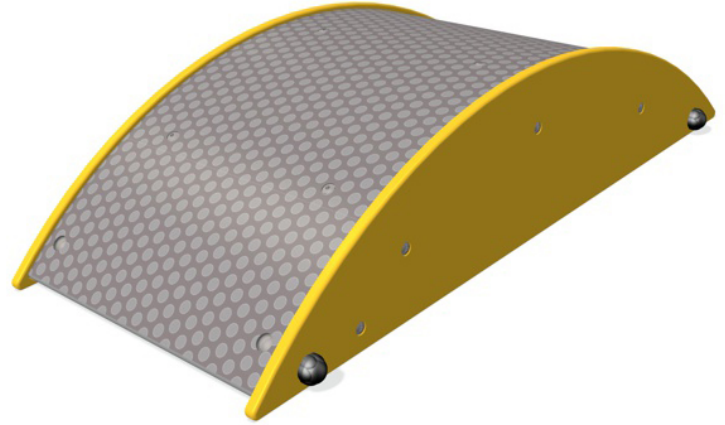

Fun Trail Wave Ramp

Product Code AMVFA-FITWRAMP

£460

Price stated is for product only. Contact us for a delivery & installation quote based on your location.

Dimensions:

Length	1210 mm
Width	589 mm
Height	275 mm

Key Stage:

Play Values

This product supports the following areas of child development.

Balancing

Gross Motor Skills

Description

The Wave Ramp is a product that is a part of the Fun Trail units which have been designed primarily for younger children. Great for climbing over!

All tread surfaces have slip-resistant PolyDek materials and have been manufactured with high quality HDPE and recycled plastic components. The beam can be combined to form a series of waves.

FEATURES

- Recycled plastic posts
- Colourful HDPE frames
- Slip-resistant PolyDek walking surface
- Can be combined to form a series of waves
- Stainless fasteners
- Available without posts to fit your own posts