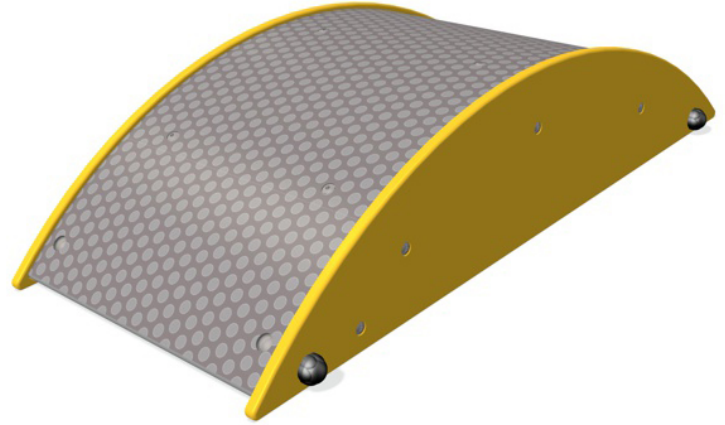

# Fun Trail Wave Ramp

Product Code AMVFA-FITWRAMP

£460

Price stated is for product only. Contact us for a delivery & installation quote based on your location.

## Dimensions:

Length	1210 mm
Width	589 mm
Height	275 mm

## Description

**The Wave Ramp is a product that is a part of the Fun Trail units which have been designed primarily for younger children. Great for climbing over!**

All tread surfaces have slip-resistant PolyDek materials and have been manufactured with high quality HDPE and recycled plastic components. The beam can be combined to form a series of waves.

## FEATURES

- Recycled plastic posts
- Colourful HDPE frames
- Slip-resistant PolyDek walking surface
- Can be combined to form a series of waves
- Stainless fasteners
- Available without posts to fit your own posts