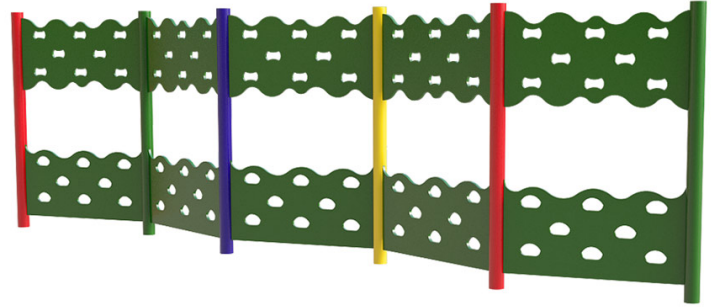

Rocky Split Traverse Wall

- 5 Panels

Product Code AMV-TWR5

Price on Application

Price stated is for product only. Contact us for a delivery & installation quote based on your location.

Dimensions:

Length	6273 mm
Width	336 mm
Height	1840 mm

Key Stage:

Play Values

This product supports the following areas of child development.

Balancing

Stretching & Flexibility

Strength

Hand-eye Co-ordination

Gross Motor Skills

Climbing

Problem Solving

Co-Operative Play

Description

"Traversing" means to climb across rather than to climb up. This activity requires skill, strength and agility. The traverse walls have handholds and footholds which allow children to move along the wall. It provides a great way for children to exercise and is popular in the school playground. Traversing aids co-ordination and helps to develop upper body strength. Differing routes offer easy or difficult ways to travel stimulating the child to work out which route to take.

Traverse Walls are a great way for children to have fun and expand skills.

SAFETY SURFACING

No safety surface is required if used correctly as the critical fall height is less than 600mm. However we suggest installing surfacing if the equipment will be used without supervision.