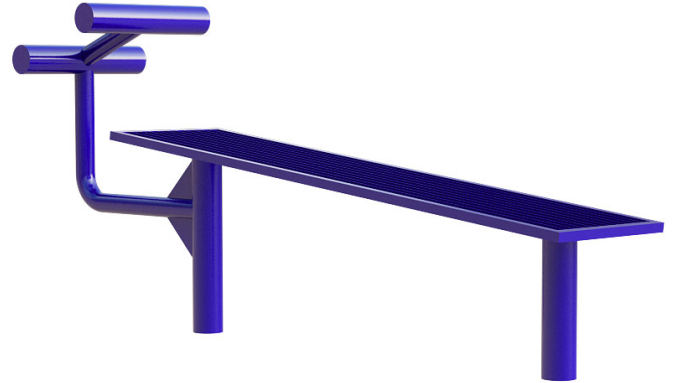

Sit Up Bench

Product Code AMV-FT08

Price on Application

Price stated is for product only.
Contact us for a delivery & installation quote based on your location.

Dimensions:

Length	2125 mm
Width	460 mm
Height	955 mm

Key Stage:

Play Values

This product supports the following areas of child development.

Strength

Description

The Fitness Trail equipment helps to aid co-ordination and balance whilst improving general fitness, upper and lower body strength and cardiovascular fitness. The Fitness Trail, as with all AMV equipment, is made of vandal resistant steel, which is galvanised and powder coated to offer many years of use with the minimum of maintenance. Unlike wood, the steel dries quickly after rain and won't split, distort or lose its appearance with the effects of weather. The fitness trail is ideal for use during PE/games lessons and also during the extended school day. Combined with a Traverse Wall, this can become a most enjoyable way to exercise. AMV offer bespoke services and can tailor your chosen design whether to add to the range, or to create a completely different layout.

AMV can offer a full range of safety surfacing and grass matting.