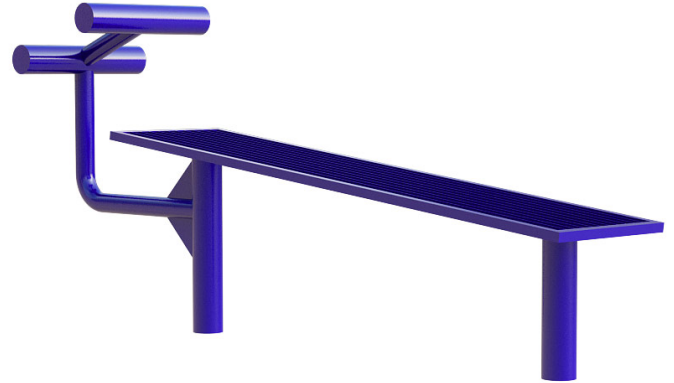

Sit Up Bench

Product Code AMV-FT08

Price on Application

Price stated is for product only.
Contact us for a delivery & installation quote based on your location.

Dimensions:

Length	2125 mm
Width	460 mm
Height	955 mm

Key Stage:

Play Values

This product supports the following areas of child development.

Strength

Description

The Fitness Trail equipment helps to aid co-ordination and balance whilst improving general fitness, upper and lower body strength and cardiovascular fitness. The Fitness Trail, as with all AMV equipment, is made of vandal resistant steel, which is galvanised and powder coated to offer many years of use with the minimum of maintenance. Unlike wood, the steel dries quickly after rain and won't split, distort or lose its appearance with the effects of weather. The fitness trail is ideal for use during PE/games lessons and also during the extended school day. Combined with a Traverse Wall, this can become a most enjoyable way to exercise. AMV offer bespoke services and can tailor your chosen design whether to add to the range, or to create a completely different layout.