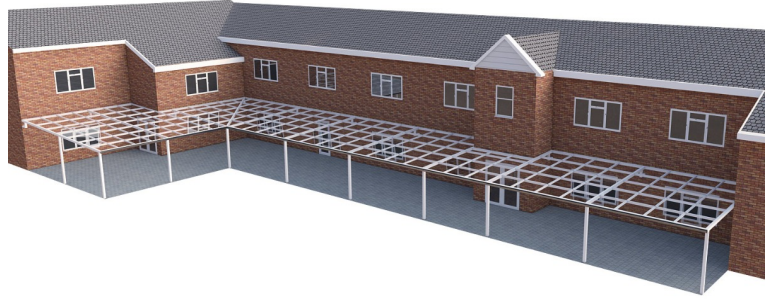

Covered Walkways

Product Code AMV-CANCOVW

Price on Application

Price stated is for product only.
Contact us for a delivery & installation quote based on your location.

Dimensions:

Key Stage:

Play Values

This product supports the following areas of child development.

Inclusive Play

Role Play

Imaginative Play

Communication Skills

Description

As quality playground designers with bespoke in-house capacity our range of school playground shelters and canopies can be tailor made to provide an outdoor classroom for play and curriculum work. Children are kept safe, dry and protected from the sun due to the roofing panels which filter out harmful UV sunlight. Shelters offer affordable protection from the elements not only for outdoor learning but also for parents collecting their children from school. Most playground shelters include seating but this is optional. All AMV shelters and canopies are designed to allow full visibility, avoiding unwanted potential hiding places. The provision of roller shutter doors and panels fitted to basic canopies provides the ultimate flexibility of a warm and pleasant classroom providing protection against inclement weather and a fresh air environment when the weather allows during school time. After school time with the shutters closed and locked the area becomes part of a secure establishment. The AMV fencing and gates with grass and flower profiles add an interesting feature to a canopy.