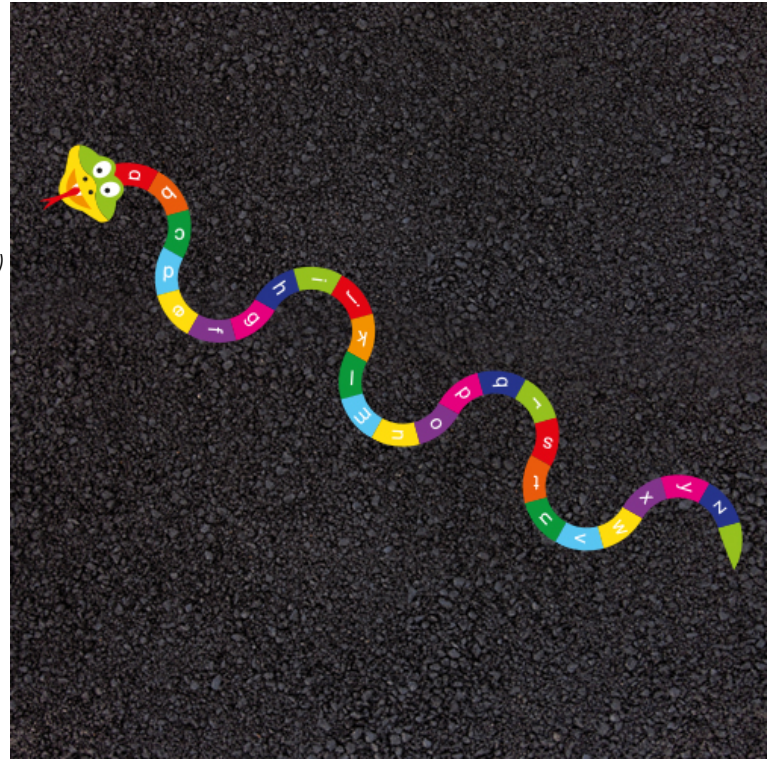

a-z Snake

Product Code AMVF4-PM-047

£408

Price includes installation (Min. order value Â£1,000 plus VAT applies)

Dimensions:

Length 7000 mm

Width 1000 mm

Key Stage:

Play Values

This product supports the following areas of child development.

Jumping

Phonics & Spelling

Description

One of our most popular playground markings. The alphabet snake is a bright and colourful design that children can run along the letters up and down the snake's body. Idea for nursery children up to key stage 1.