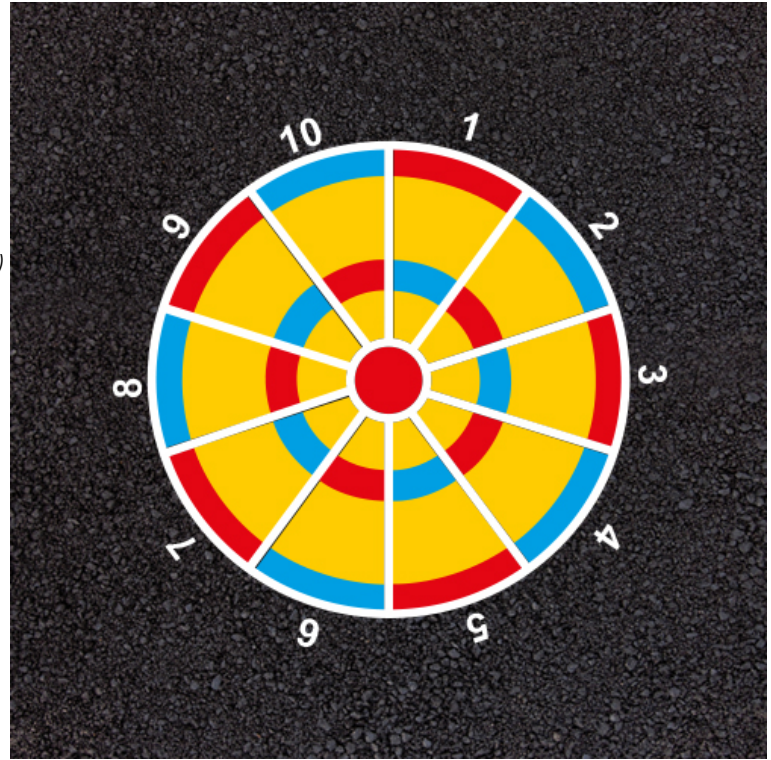

Beanbag Target

Product Code AMVF4-PM-065

£496

Price includes installation (Min. order value Â£1,000 plus VAT applies)

Dimensions:

Length 2000 mm

Width 2000 mm

Key Stage:

Play Values

This product supports the following areas of child development.

Hand-eye
Co-ordination

Gross Motor Skills

Description

Bean bag target throwing game for children of all ages. Great for teaching children to throw. The children throw a bean bag from behind the throw line onto the target. Each section of the colourful target has different points for hitting the target. Children can throw under arm or over arm, and right handed or left handed. Improves coordination and can be used for competitions.