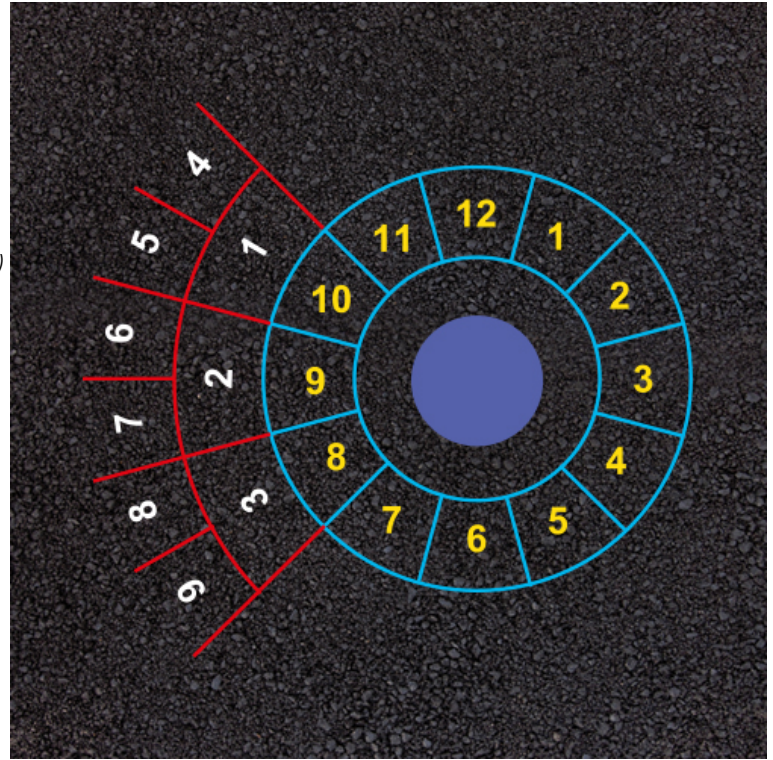

Ball Catcher Target

Product Code AMVF4-PM-067

£286

Price includes installation (Min. order value Â£1,000 plus VAT applies)

Dimensions:

Length 5000 mm

Width 4000 mm

Key Stage:

Play Values

This product supports the following areas of child development.

Hand-eye
Co-ordination

Gross Motor Skills

Description

Playground markings designed to be used as target areas when standing to throw a netball or basketball into the ball catcher in the centre of the markings. Fun Ball Catchers are available from AMV.