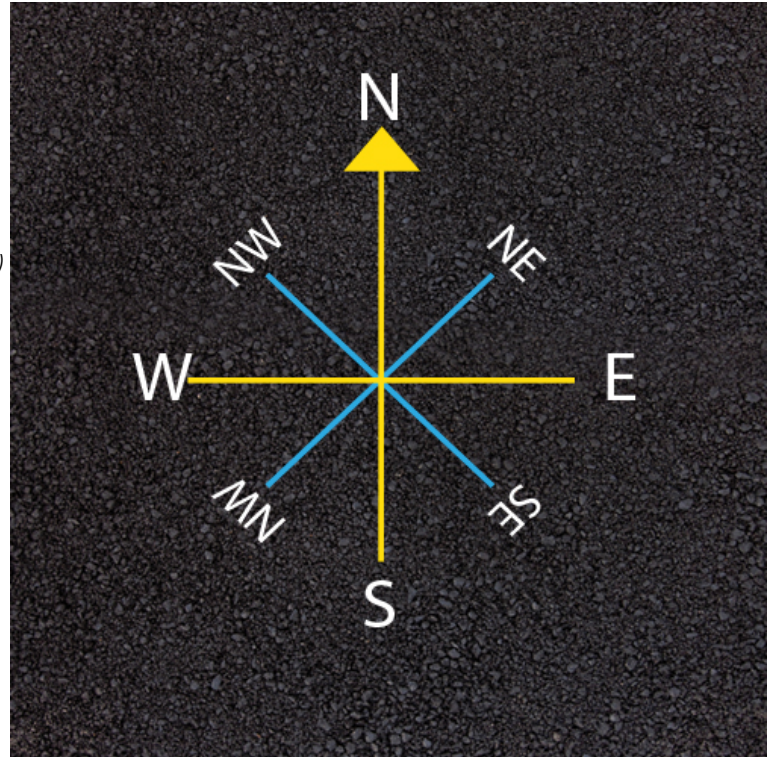

8 Pt Line Compass

Product Code AMVF4-PM-071

£175*Price includes installation (Min. order value Â£1,000 plus VAT applies)***Dimensions:**

Length 3000 mm

Width 3000 mm

Key Stage:

Play Values

This product supports the following areas of child development.

Understanding
the World

Description

Basic playground compass using lines, with an arrow pointing to North. A great teaching aid for geography. All compasses are installed pointing true north.