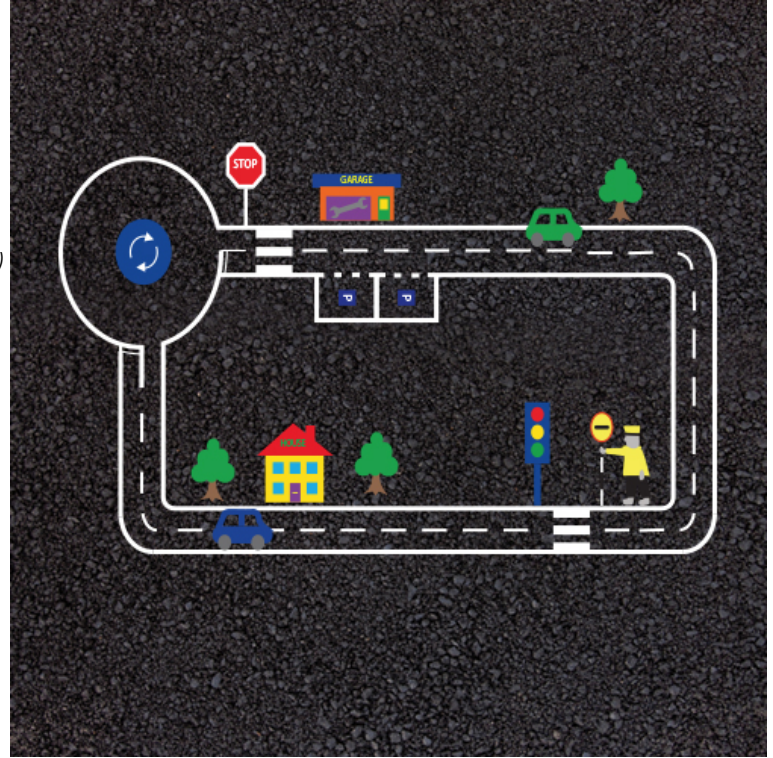

Set Roadway

Product Code AMVF4-PM-086

£1,060

Price includes installation (Min. order value Â£1,000 plus VAT applies)

Dimensions:

Length 25000 mm

Width 10000 mm

Key Stage:

Play Values

This product supports the following areas of child development.

Understanding
the World

Imaginative Play

Description

Set Roadway incorporating a roundabout, zebra crossings, lollipop person, traffic lights, parking bays, trees, house, garage, cars and stop sign. Bespoke roadways available on request.