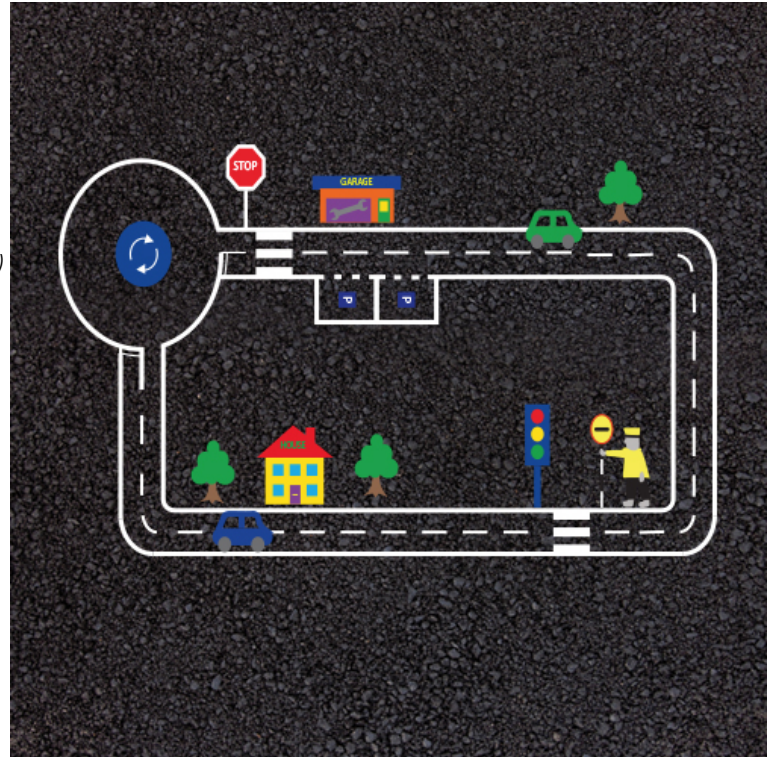

Set Roadway

Product Code AMVF4-PM-086

£1,060

Price includes installation (Min. order value Â£1,000 plus VAT applies)

Dimensions:

Length 25000 mm

Width 10000 mm

Key Stage:

Play Values

This product supports the following areas of child development.

Understanding
the World

Imaginative Play

Description

Set Roadway incorporating a roundabout, zebra crossings, lollipop person, traffic lights, parking bays, trees, house, garage, cars and stop sign. Bespoke roadways available on request.

2500mm x 1000mm