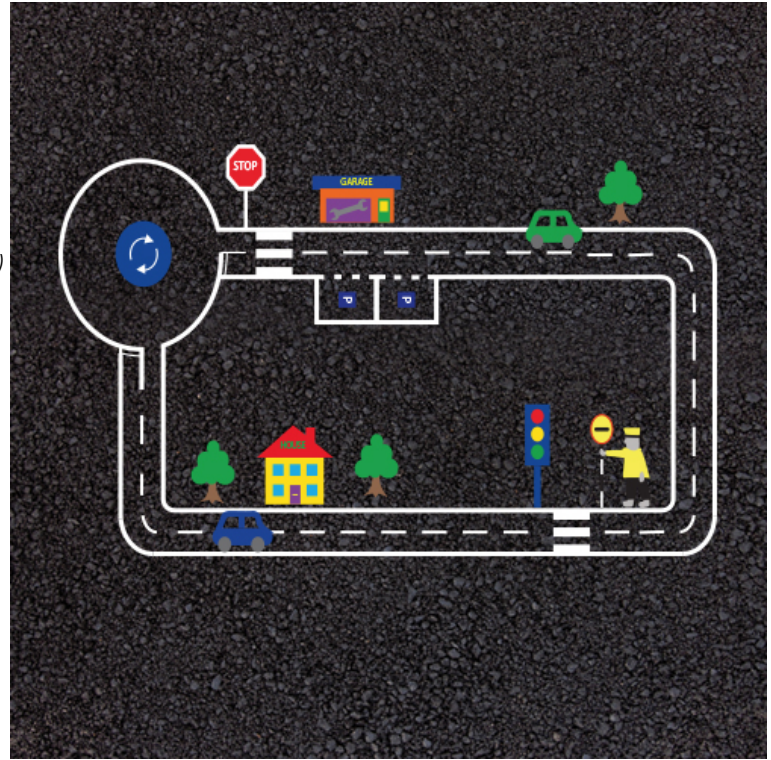

Set Roadway

Product Code AMVF4-PM-086

£1,060

Price includes installation (Min. order value Â£1,000 plus VAT applies)

Dimensions:

Length 25000 mm

Width 10000 mm

Key Stage:

Play Values

This product supports the following areas of child development.

Understanding
the World

Imaginative Play

Description

Set Roadway incorporating a roundabout, zebra crossings, lollipop person, traffic lights, parking bays, trees, house, garage, cars and stop sign. Bespoke roadways available on request.

2500mm x 1000mm