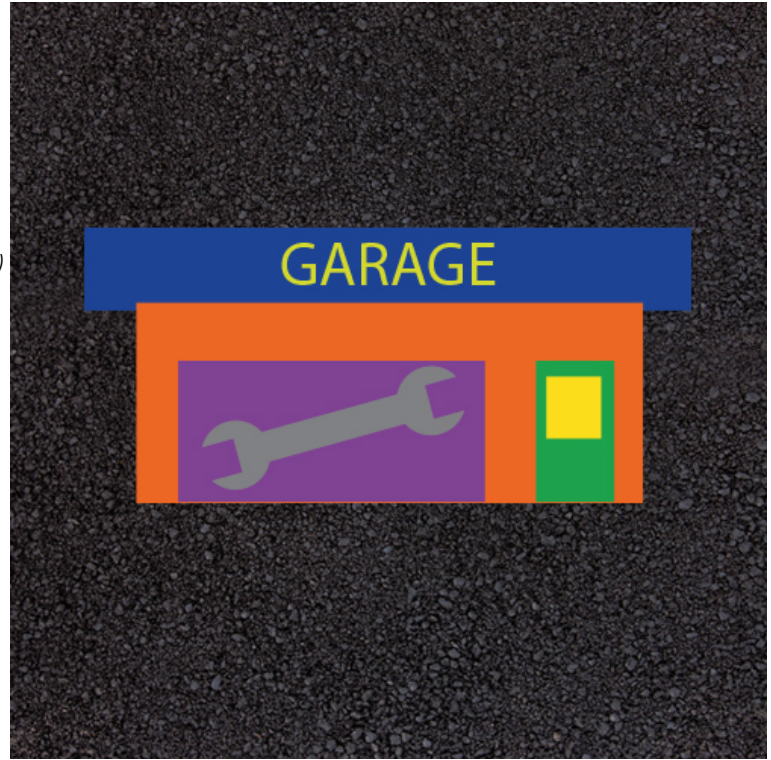

Garage

Product Code AMVF4-PM-092

£58

Price includes installation (Min. order value Â£1,000 plus VAT applies)

Dimensions:

Length 1000 mm

Width 600 mm

Key Stage:

Play Values

This product supports the following areas of child development.

Understanding
the World

Imaginative Play

Description

Our garage playground marking is the great place to take your trikes for repairs and servicing. It a fantastic affordable way to encourage role play between children. It looks great as an addition to our cycle track.