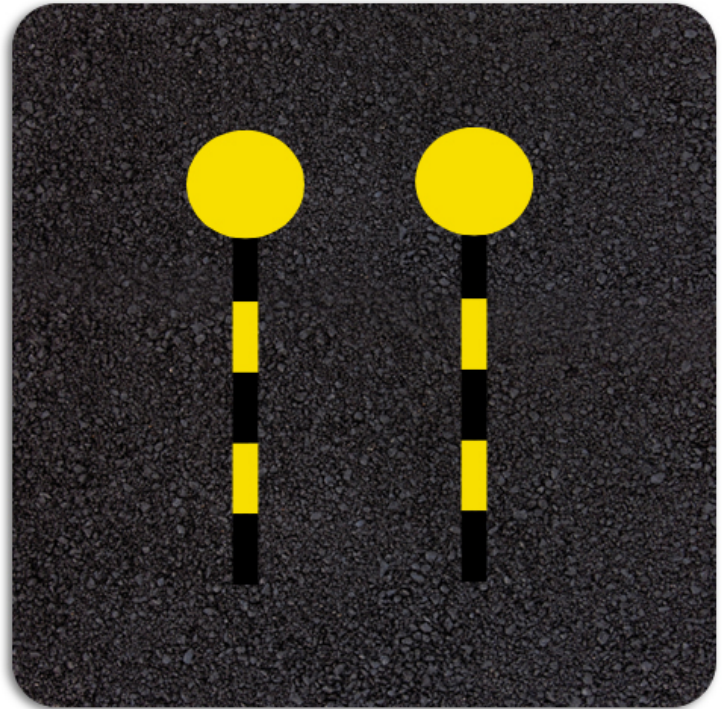

Traffic Beacons (pair)

Product Code AMVF4-PM-097

£46*Price includes installation (Min. order value Â£1,000 plus VAT applies)***Dimensions:**

Length 1200 mm

Width 300 mm

Key Stage:

Play Values

This product supports the following areas of child development.

Understanding
the World

Imaginative Play

Description

The Traffic Beacon Playground Marking is a great addition to our zebra crossing. It also looks great as an addition to our cycle track. A safe way for children to learn about road safety in the school playground. Great for Role Play.