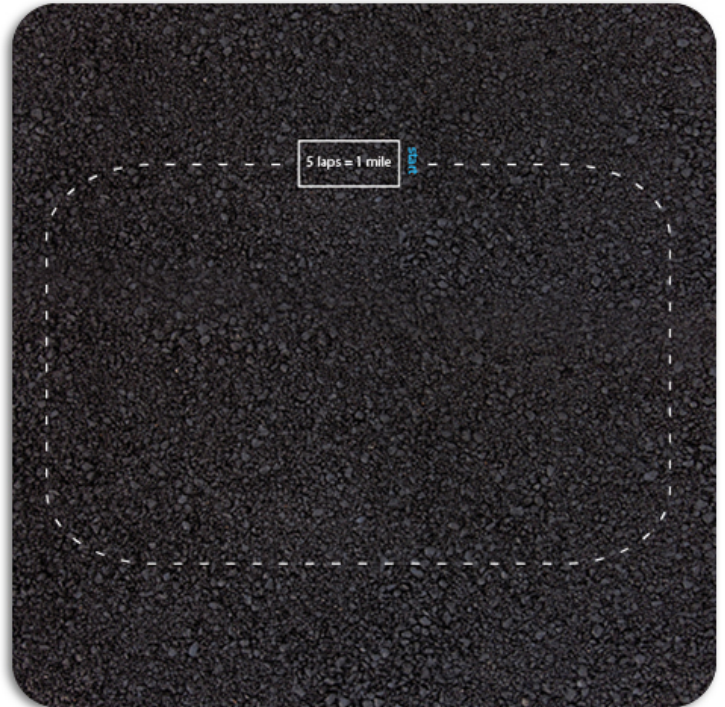

# Walk a mile dashed line

Product Code AMVF4-PM-100

**£545***Price includes installation (Min. order value Â£1,000 plus VAT applies)***Dimensions:****Key Stage:**

## Description

The children start walking at the head of the snake and follow the dashed line along its body until one lap has been completed. When eight laps are completed then a mile has been walked. This can be done on separate occasions during the day or at once during a PE lesson. The playground mile walk is designed for schools that do not have extensive school grounds to accommodate a mile track. AMV will individually design a circuit to fit your play area and calculate the number of circuits required to complete one mile.