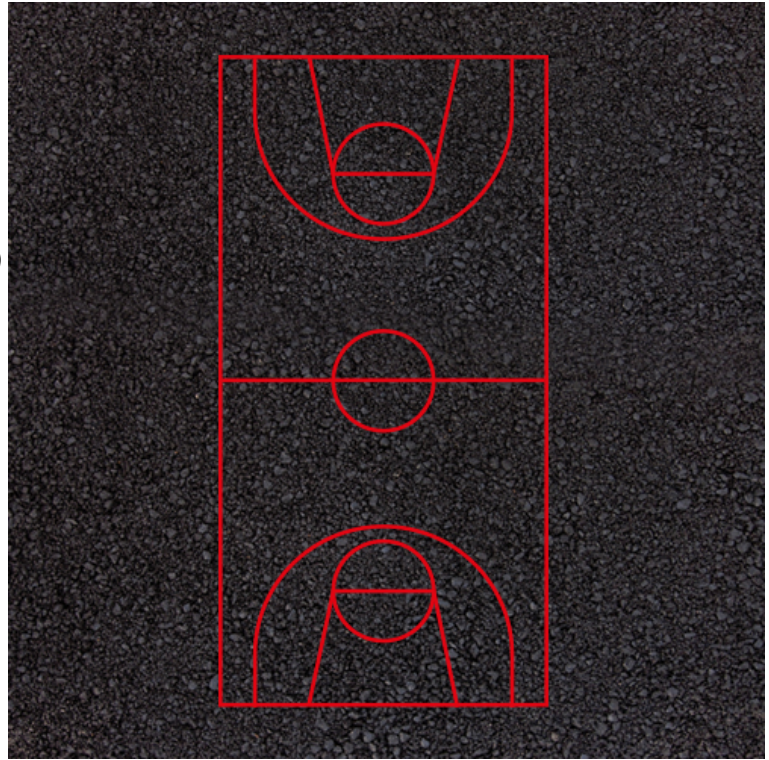

Basketball Court

Product Code AMVF4-PM-103

£613

Price includes installation (Min. order value Â£1,000 plus VAT applies)

Dimensions:

Length 30000 mm
Width 15000 mm

Key Stage:

Play Values

This product supports the following areas of child development.

Gross Motor Skills

Competitive Play

Co-Operative Play

Description

Our standard size basketball court for school playground is 30m x 15m. This can be adapted to fit any playground and the price adjusted depending on the size of the play area. Can be any colour from yellow, white, blue, green and red.