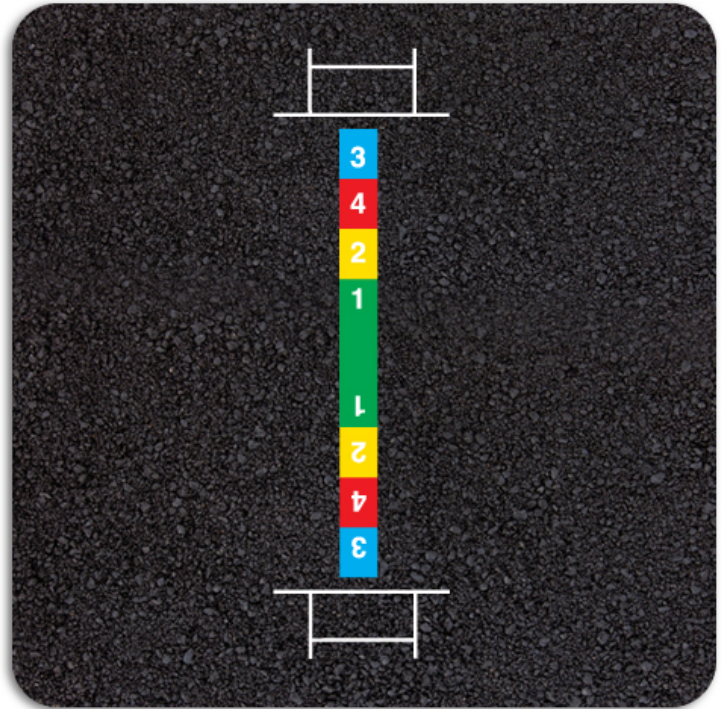

Cricket Pitch

Product Code AMVF4-PM-109

£461

Price includes installation (Min. order value Â£1,000 plus VAT applies)

Dimensions:

Length 22000 mm
Width 4000 mm

Key Stage:

Play Values

This product supports the following areas of child development.

Gross Motor Skills

Competitive Play

Co-Operative Play

Description

Standard size Cricket Pitch. Colours can be chosen as required. The cricket pitch can also be designed to fit different playground sizes. These prices may vary.