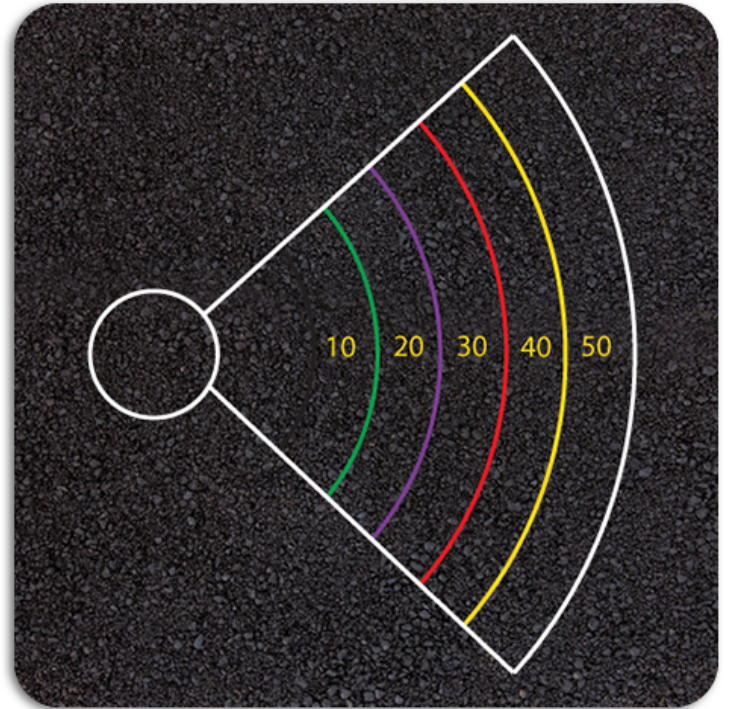

Olympic Throw

Product Code AMVF4-PM-117

£292

Price includes installation (Min. order value Â£1,000 plus VAT applies)

Dimensions:

Length 6000 mm

Width 8000 mm

Key Stage:

KS 2

KS 3

KS 4

Play Values

This product supports the following areas of child development.

Strength

Gross Motor Skills

Competitive Play

Description

The Olympic Throw Game is a replica of Javelin and Shot-Put field. It is 6m x 8m in size.