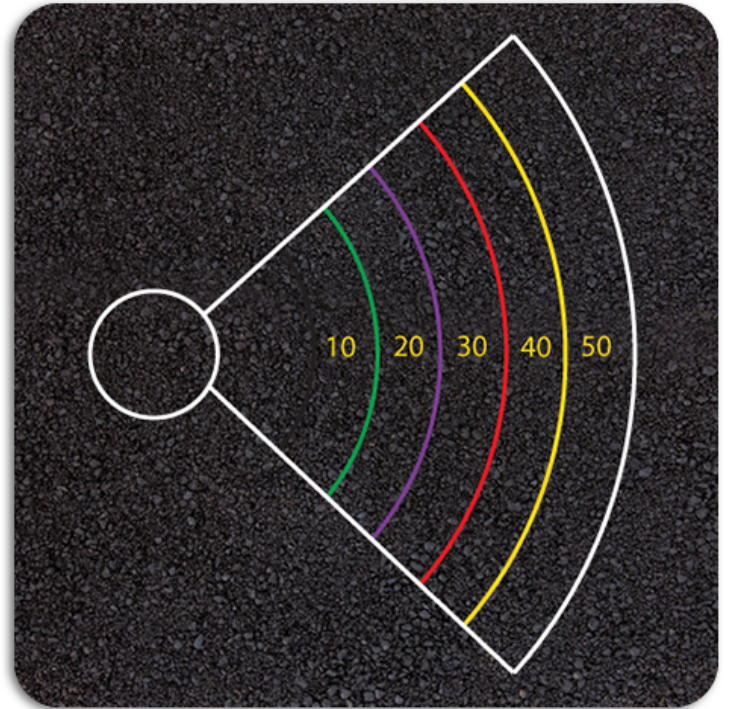

## Dimensions:

Length 6000 mm

Width 8000 mm

## Key Stage:

KS 2

KS 3

KS 4

## Description

The Olympic Throw Game is a replica of Javelin and Shot-Put field. It is 6m x 8m in size.