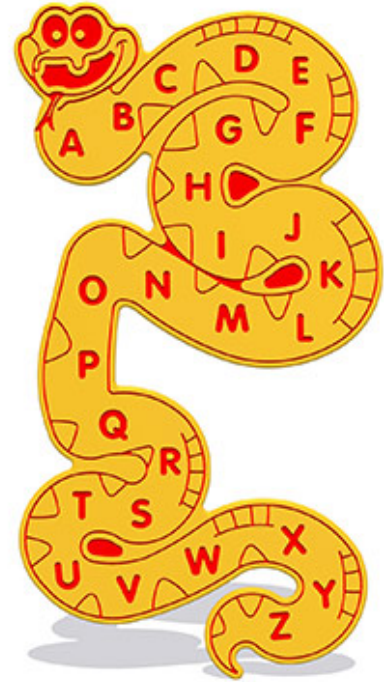

Alphabet Snake Wall Play

Panel 12mm TC

Product Code AMVFA-APEP-FISNAKE12

£189

Price stated is for product only.
Contact us for a delivery & installation quote based on your location.

Dimensions:

Length	650 mm
Width	1190 mm
Depth	12.5 mm

Key Stage:

Play Values

This product supports the following areas of child development.

Inclusive Play

Phonics & Spelling

Description

The Alphabet Snake Wall (12mm TC) educational play panel is a fun thing to do and interact with. This panel is great for KS1 children to learn the alphabet. It can be used as part of teaching tool or just as a form of repetition which is essential to learning. Wall Play Panels are designed for attaching to buildings and fences to brighten up dull areas, make use of unused areas of wall and to add some play value without the need for expensive structures for installation. There are 100's of graphic designs available to choose from, so if you want to create your own bespoke wall panels, with your own activity and in your own colours, all you need to do is contact the AMV team.