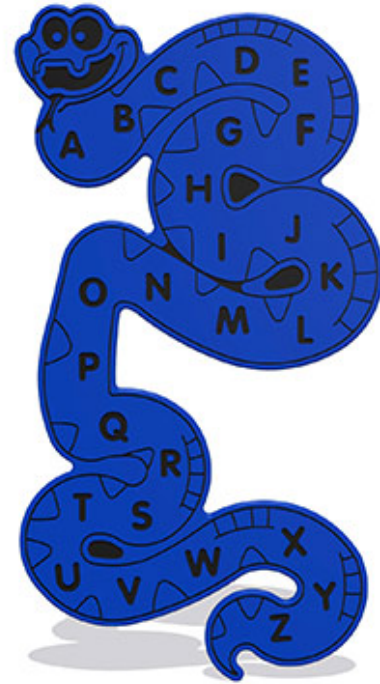

Alphabet Snake Wall Play Panel 15mm XD

Product Code AMVFA-APEP-FISNAKEXD

£198

Price stated is for product only.
Contact us for a delivery & installation quote based on your location.

Dimensions:

Length	650 mm
Width	1190 mm
Depth	12.5 mm

Key Stage:

Play Values

This product supports the following areas of child development.

Inclusive Play

Phonics & Spelling

Description

The Alphabet Snake Wall (15mm XD) educational play panel is a fun thing to do and interact with. This panel is great for young children to learn the alphabet while in public parks and spaces. It can be used as part of teaching tool or just as a form of repetition which is essential to learning. Wall Play Panels are designed for attaching to buildings and fences to brighten up dull areas, make use of unused areas of wall and to add some play value without the need for expensive structures for installation. There are 100's of graphic designs available to choose from, so if you want to create your own bespoke wall panels, with your own activity and in your own colours, all you need to do is contact the AMV team.