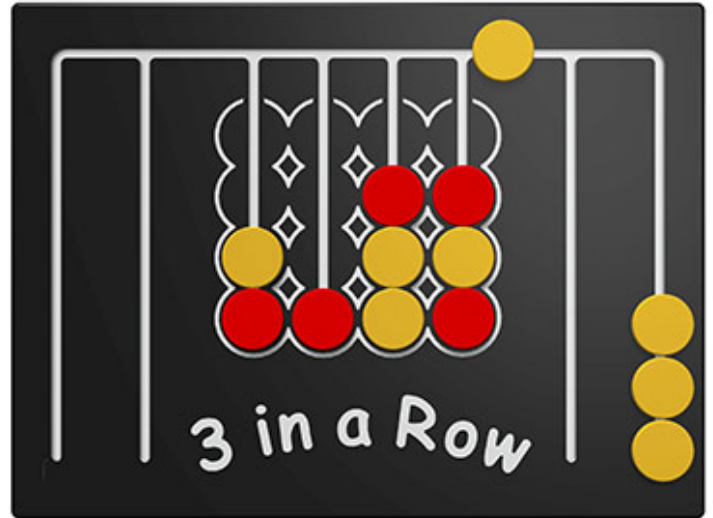

3 in a Row Game Play Panel

Product Code AMVFA-APGP-FIROW6

£433

Price stated is for product only. Contact us for a delivery & installation quote based on your location.

Dimensions:

Length	800 mm
Width	595 mm
Depth	28 mm

Key Stage:

Play Values

This product supports the following areas of child development.

Fine Motor Skills

Competitive Play

Inclusive Play

Problem Solving

Games & Puzzles

Description

The 3 in a Row Game Play Panel has a total of 16 movable red and yellow sliding discs that glide effortlessly around the panel. This is a fun and entertaining game for children to play during break times. Because the discs slide in tracks, there are no loose pieces to worry about going missing or to put away and get out again each day. Bespoke design options are also available. All AMV Play Panels can be wall mounted or mounted onto posts fixed into the ground. Multiple panels can be installed side by side or back to back. Please ask for further details of the options available.