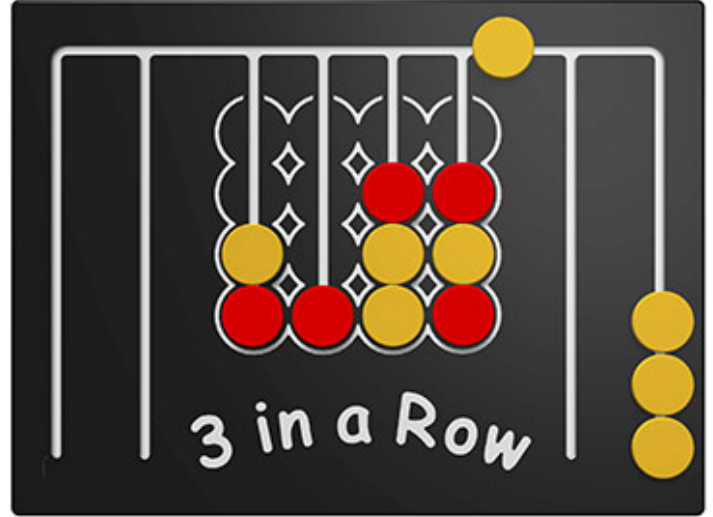

3 in a Row Game Play Panel

Product Code AMVFA-APGP-FIROW6

£433

Price stated is for product only. Contact us for a delivery & installation quote based on your location.

Dimensions:

Length	800 mm
Width	595 mm
Depth	28 mm

Key Stage:

Play Values

This product supports the following areas of child development.

Fine Motor Skills

Competitive Play

Inclusive Play

Problem Solving

Games & Puzzles

Description

The 3 in a Row Game Play Panel has a total of 16 movable red and yellow sliding discs that glide effortlessly around the panel. This is a fun and entertaining game for children to play during break times. Because the discs slide in tracks, there are no loose pieces to worry about going missing or to put away and get out again each day. Bespoke design options are also available. All AMV Play Panels can be wall mounted or mounted onto posts fixed into the ground. Multiple panels can be installed side by side or back to back. Please ask for further details of the options available.