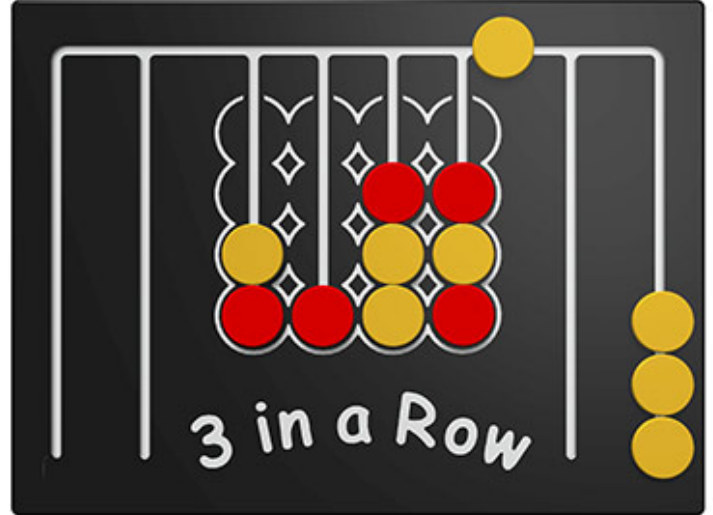

3 in a Row Game Play Panel

Product Code AMVFA-APGP-FIROW6

£433

Price stated is for product only. Contact us for a delivery & installation quote based on your location.

Dimensions:

Length	800 mm
Width	595 mm
Depth	28 mm

Key Stage:

Play Values

This product supports the following areas of child development.

Fine Motor Skills

Competitive Play

Inclusive Play

Problem Solving

Games & Puzzles

Description

The 3 in a Row Game Play Panel has a total of 16 movable red and yellow sliding discs that glide effortlessly around the panel. This is a fun and entertaining game for children to play during break times. Because the discs slide in tracks, there are no loose pieces to worry about going missing or to put away and get out again each day. Bespoke design options are also available. All AMV Play Panels can be wall mounted or mounted onto posts fixed into the ground. Multiple panels can be installed side by side or back to back. Please ask for further details of the options available.