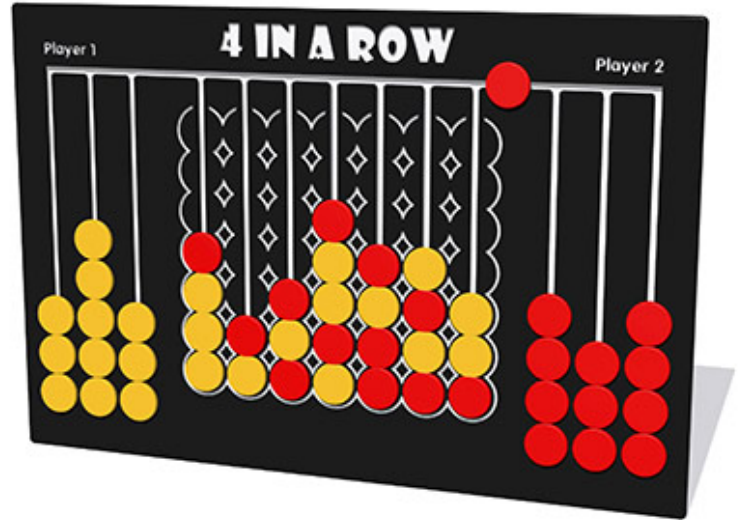

# Giant 4 in a Row Game Play Panel

Product Code AMVFA-APGP-FIROW3

£631

Price stated is for product only. Contact us for a delivery & installation quote based on your location.

## Dimensions:

Length	1200 mm
Height	800 mm
Depth	28 mm

## Description

The Giant 4 in a Row Game Play Panel has a total of 48 movable red and yellow sliding discs that glide effortlessly around the panel. Because the discs slide in tracks, there are no loose pieces to worry about going missing or to put away and get out again each day. This is a fun and entertaining game for children to play during break times, but is equally at home in pub gardens and establishments where adults can challenge each other and test their 4 in a row skills. Bespoke design options are also available. All AMV Play Panels can be wall mounted or mounted onto posts fixed into the ground. Multiple panels can be installed side by side or back to back. Please ask for further details of the options available.