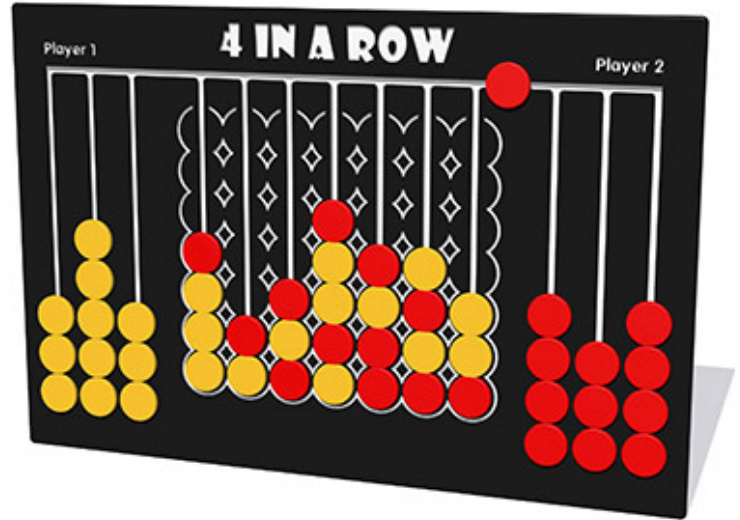

Giant 4 in a Row Game Play Panel

Product Code AMVFA-APGP-FIROW3

£631

Price stated is for product only. Contact us for a delivery & installation quote based on your location.

Dimensions:

Length	1200 mm
Height	800 mm
Depth	28 mm

Key Stage:

Play Values

This product supports the following areas of child development.

Fine Motor Skills

Competitive Play

Tactile
Stimulation

Inclusive Play

Games & Puzzles

Description

The Giant 4 in a Row Game Play Panel has a total of 48 movable red and yellow sliding discs that glide effortlessly around the panel. Because the discs slide in tracks, there are no loose pieces to worry about going missing or to put away and get out again each day. This is a fun and entertaining game for children to play during break times, but is equally at home in pub gardens and establishments where adults can challenge each other and test their 4 in a row skills. Bespoke design options are also available. All AMV Play Panels can be wall mounted or mounted onto posts fixed into the ground. Multiple panels can be installed side by side or back to back. Please ask for further details of the options available.