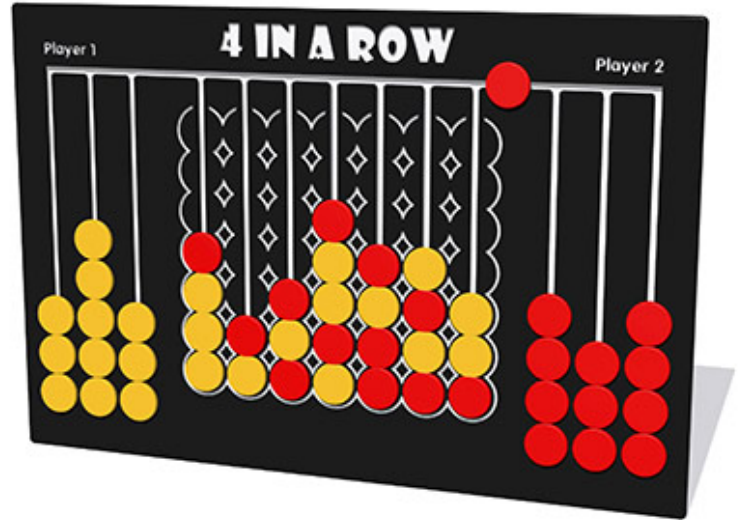

Giant 4 in a Row Game Play Panel

Product Code AMVFA-APGP-FIROW3

£631

Price stated is for product only.
Contact us for a delivery & installation quote based on your location.

Dimensions:

Length	1200 mm
Height	800 mm
Depth	28 mm

Key Stage:

Play Values

This product supports the following areas of child development.

Fine Motor Skills

Competitive Play

Tactile
Stimulation

Inclusive Play

Games & Puzzles

Description

The Giant 4 in a Row Game Play Panel has a total of 48 movable red and yellow sliding discs that glide effortlessly around the panel. Because the discs slide in tracks, there are no loose pieces to worry about going missing or to put away and get out again each day. This is a fun and entertaining game for children to play during break times, but is equally at home in pub gardens and establishments where adults can challenge each other and test their 4 in a row skills. Bespoke design options are also available. All AMV Play Panels can be wall mounted or mounted onto posts fixed into the ground. Multiple panels can be installed side by side or back to back. Please ask for further details of the options available.