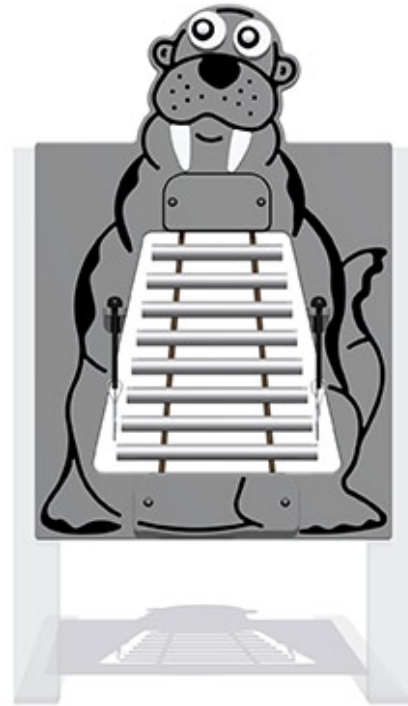

Wally the Walrus Musical Panel

Product Code AMVFA-APMP-FIMUCOMPWLR3

£830

Price stated is for product only. Contact us for a delivery & installation quote based on your location.

Dimensions:

Length	800 mm
Height	1200 mm
Depth	91 mm

Key Stage:

Play Values

This product supports the following areas of child development.

Fine Motor Skills

Tactile Stimulation

Inclusive Play

Auditory Stimulation

Musical Play

Description

The Wally the Walrus Musical Play Panel contains a Glockenspiel with 8 musically tuned composite chimes. This is part of our range of high quality play panels, with musically tuned instrument inserts, they are the best musical instrument play panels on the market today. These musical panels and products are not to be confused with those from other manufacturers that just make a noise. Available in matching colours as standard, all the musical panels can also be specified and manufactured in your own colour options, with your own graphics, in panel shapes and sizes to suit your own range or scheme. All AMV Play Panels can be wall mounted or mounted onto posts fixed into the ground. Multiple panels can be installed side by side or back to back. Please ask for further details of the options available.