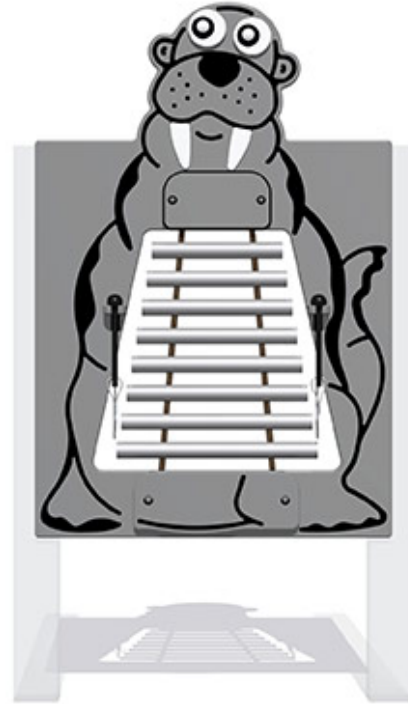

Wally the Walrus Musical Panel

Product Code AMVFA-APMP-FIMUCOMPWLR3

£830

Price stated is for product only. Contact us for a delivery & installation quote based on your location.

Dimensions:

Length	800 mm
Height	1200 mm
Depth	91 mm

Key Stage:

Play Values

This product supports the following areas of child development.

Fine Motor Skills

Tactile Stimulation

Inclusive Play

Auditory Stimulation

Musical Play

Description

The Wally the Walrus Musical Play Panel contains a Glockenspiel with 8 musically tuned composite chimes. This is part of our range of high quality play panels, with musically tuned instrument inserts, they are the best musical instrument play panels on the market today. These musical panels and products are not to be confused with those from other manufacturers that just make a noise. Available in matching colours as standard, all the musical panels can also be specified and manufactured in your own colour options, with your own graphics, in panel shapes and sizes to suit your own range or scheme. All AMV Play Panels can be wall mounted or mounted onto posts fixed into the ground. Multiple panels can be installed side by side or back to back. Please ask for further details of the options available.