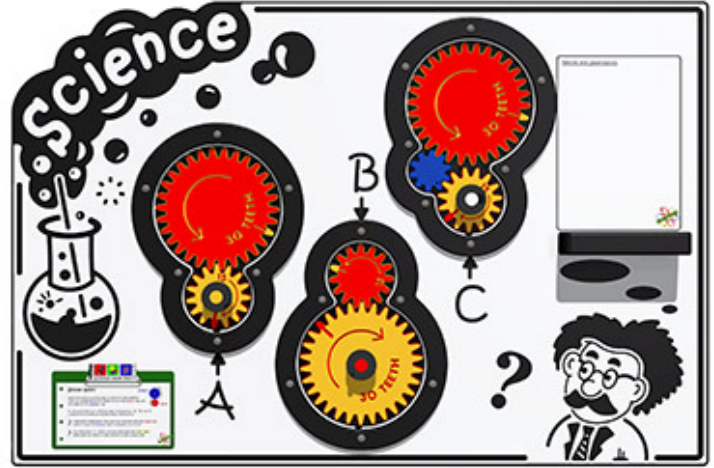

Scientific Gears Play Panel

Product Code AMVFA-APEP-FISCIGEARS

£1,064

Price stated is for product only. Contact us for a delivery & installation quote based on your location.

Dimensions:

| | |
|--------|---------|
| Length | 1200 mm |
| Width | 800 mm |
| Depth | 126 mm |

Key Stage:

Play Values

This product supports the following areas of child development.

Fine Motor Skills

Tactile Stimulation

Inclusive Play

Understanding the World

Description

The Scientific Gears Play Panel features 3 sets of gears including high and low ratio gears and the addition of a small idler gear on the third set. The gears themselves have been reengineered to mesh more smoothly and they also run on stainless steel sealed bearings, so the action is very nice. There is an information panel which gives the children some experiments to think about and a Results and Observations dry wipe board insert to record the data. All the mechanics are safely located behind shatter-proof polycarbonate windows. All AMV Play Panels can be wall mounted or mounted onto posts fixed into the ground. Multiple panels can be installed side by side or back to back. Please ask for further details of the options available.