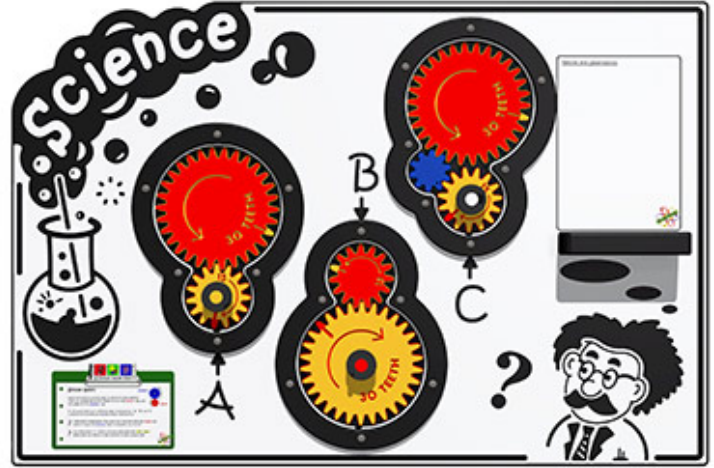

Scientific Gears Play Panel

Product Code AMVFA-APEP-FISCIGEAR5

£1,064

Price stated is for product only. Contact us for a delivery & installation quote based on your location.

Dimensions:

Length	1200 mm
Width	800 mm
Depth	126 mm

Key Stage:

Play Values

This product supports the following areas of child development.

Fine Motor Skills

Tactile Stimulation

Inclusive Play

Understanding the World

Description

The Scientific Gears Play Panel features 3 sets of gears including high and low ratio gears and the addition of a small idler gear on the third set. The gears themselves have been reengineered to mesh more smoothly and they also run on stainless steel sealed bearings, so the action is very nice. There is an information panel which gives the children some experiments to think about and a Results and Observations dry wipe board insert to record the data. All the mechanics are safely located behind shatter-proof polycarbonate windows. All AMV Play Panels can be wall mounted or mounted onto posts fixed into the ground. Multiple panels can be installed side by side or back to back. Please ask for further details of the options available.