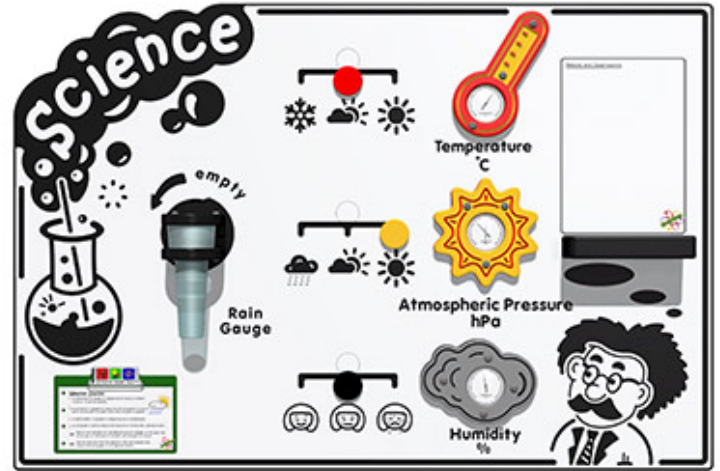

Scientific Weather Station Play Panel

Product Code AMVFA-APEP-FISCIWEATHER

£853

Price stated is for product only.
Contact us for a delivery & installation quote based on your location.

Dimensions:

Length	1200 mm
Width	800 mm
Depth	134 mm

Key Stage:

Play Values

This product supports the following areas of child development.

Fine Motor Skills

Tactile Stimulation

Inclusive Play

Understanding the World

Nature Play

Description

The Scientific Weather Station play panel is the ideal panel for the children to monitor the local weather over a short, medium or long term. The panel has 3 professional, easy to read weather dials and a rain gauge collector, it also has a printed information panel, an A4 sized Results and Observations dry wipe board insert to write down data and sliding discs to record the general weather conditions at that time. While this panel has been designed with safety as the number one priority, it should only be used in a controlled environment, the dials do NOT contain any glass, but they are plastic and not unbreakable, and therefore should be treated like most scientific instruments, with care. All AMV Play Panels can be wall mounted or mounted onto posts fixed into the ground. Multiple panels can installed side by side or back to back. Please ask for further details of the options available.