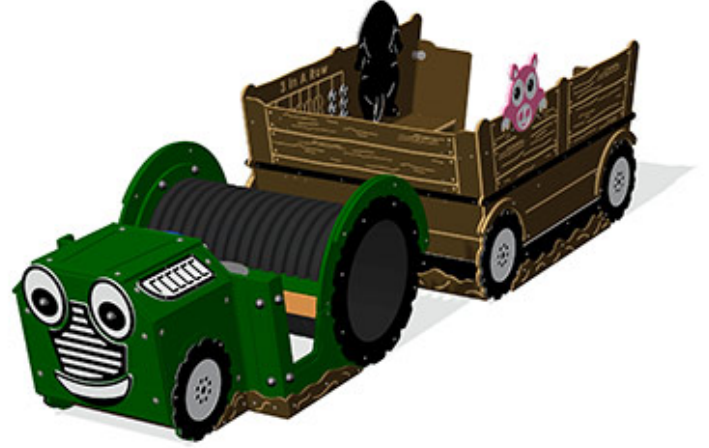

Terry the Tractor and Activity Trailer Set

Product Code AMVFA-IP-FIFMSET

£4,633

Price stated is for product only.
Contact us for a delivery & installation quote based on your location.

Dimensions:

Length	1235 mm
Height	1025 mm
Depth	1763 mm

Key Stage:

Play Values

This product supports the following areas of child development.

Visual Stimulation

Reading & Storytelling

Role Play

Imaginative Play

Co-Operative Play

Communication Skills

Description

Terry the Tractor and the Activity Trailer Set have been designed for older children to play on. Terry the Tractor includes a crawl through tunnel, steering wheel, seating and has an optional electronic dashboard panel which plays back tractor and farm sounds, while the Activity Trailer includes 3 farm themed activity games, seating for many children and a couple of cute characters to get the fun started. These units are designed to be freestanding, but can also be secured to the ground with optional ground anchor lugs if required.