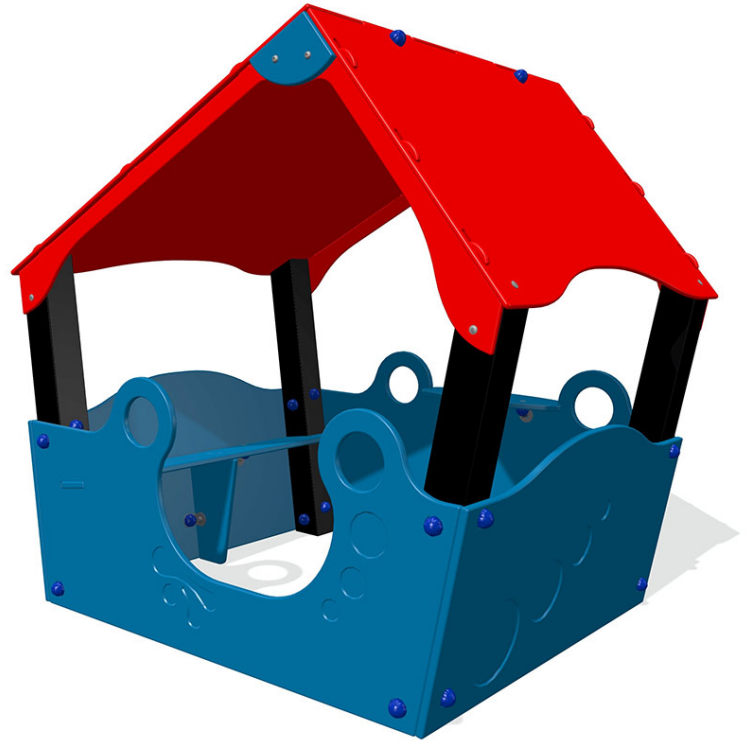

Play Hut

Product Code AMVFA-IP-FIPHUT

£1,482

Price stated is for product only.
Contact us for a delivery & installation quote based on your location.

Dimensions:

Length 1544 mm
Height 1505 mm
Depth 1300 mm

Key Stage:

Play Values

This product supports the following areas of child development.

Visual Stimulation

Role Play

Imaginative Play

Co-Operative Play

Communication Skills

Description

Play Huts and Dens are fun, imaginative spaces for children to play and socially interact with each other. Each unit has a bench seat and a counter to enhance the role play and because each unit is manufactured from HDPE, it will be safe and free from cracks and splinters. Constructed using HDPE panels and recycled plastic posts, assembled with stainless steel fasteners. The Huts are supplied fully assembled and ready for freestanding use, but can be anchored to the ground using optional ground lugs (at extra cost). There is a range of designs to choose from, but you can also customise the huts to your specification, including your own graphic designs and colour options.