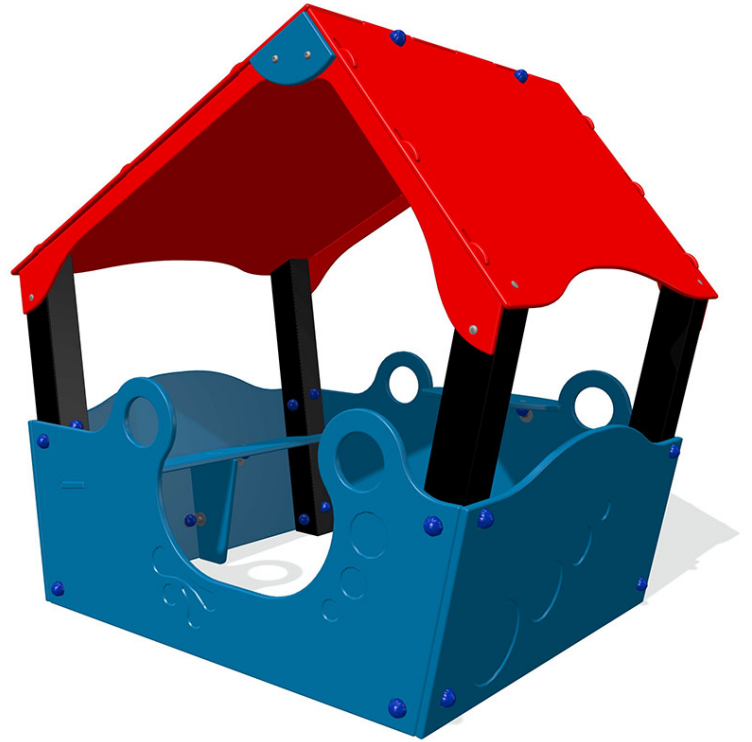

Play Hut

Product Code AMVFA-IP-FIPHUT

£1,482

Price stated is for product only.
Contact us for a delivery & installation quote based on your location.

Dimensions:

Length	1544 mm
Height	1505 mm
Depth	1300 mm

Key Stage:

Play Values

This product supports the following areas of child development.

Visual Stimulation

Role Play

Imaginative Play

Co-Operative Play

Communication Skills

Description

Play Huts and Dens are fun, imaginative spaces for children to play and socially interact with each other. Each unit has a bench seat and a counter to enhance the role play and because each unit is manufactured from HDPE, it will be safe and free from cracks and splinters. Constructed using HDPE panels and recycled plastic posts, assembled with stainless steel fasteners. The Huts are supplied fully assembled and ready for freestanding use, but can be anchored to the ground using optional ground lugs (at extra cost). There is a range of designs to choose from, but you can also customise the huts to your specification, including your own graphic designs and colour options.