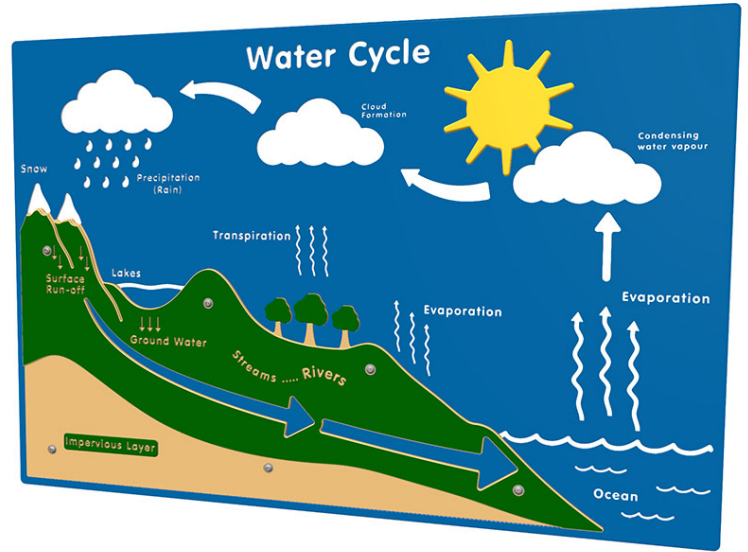

Water Cycle Play Panel

Product Code AMVFA-APEP-FIWACY3

£395

Price stated is for product only. Contact us for a delivery & installation quote based on your location.

Dimensions:

Length 1200 mm
Height 800 mm
Depth 32.5 mm

Key Stage:

Play Values

This product supports the following areas of child development.

Inclusive Play

Understanding the World

Discovery Play

Description

The Water Cycle Play Panel is a bright, colourful and informative panel that guides children through the cycle of water, evaporation, cloud formation, precipitation and transpiration. Perfect for the playground or play space.