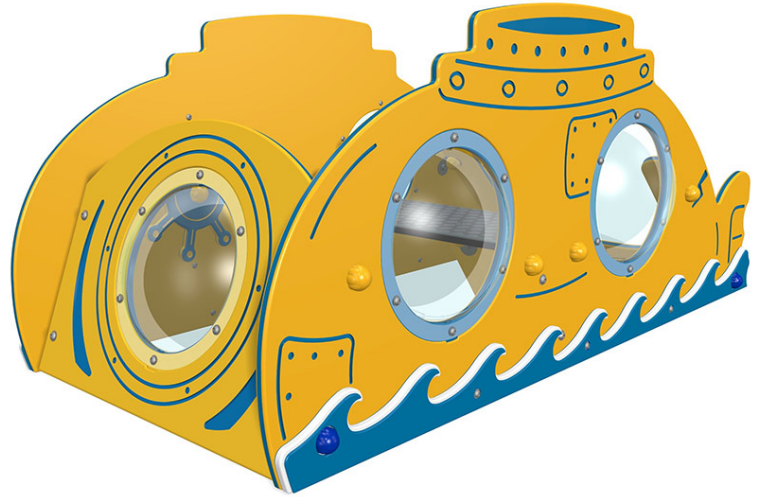

Imaginative Play Submarine

Product Code AMVFA-IP-FIIPSUB

£1,426

Price stated is for product only.
Contact us for a delivery & installation quote based on your location.

Dimensions:

Length	1634 mm
Height	692 mm
Depth	884 mm

Key Stage:

Play Values

This product supports the following areas of child development.

Visual Stimulation

Role Play

Imaginative Play

Co-Operative Play

Communication Skills

Description

With this product you can change virtually anything including: colours, basic profiles and graphics, you can also add plant-ons and accessories to increase the play value and enhance the visual appearance. The imaginative play range of products are supplied with all the fittings for assembly and can be supplied ready assembled if required. The designs are suitable for freestanding use in the playground, however surface and ground fixing is easy with ground anchor kits (at extra cost).