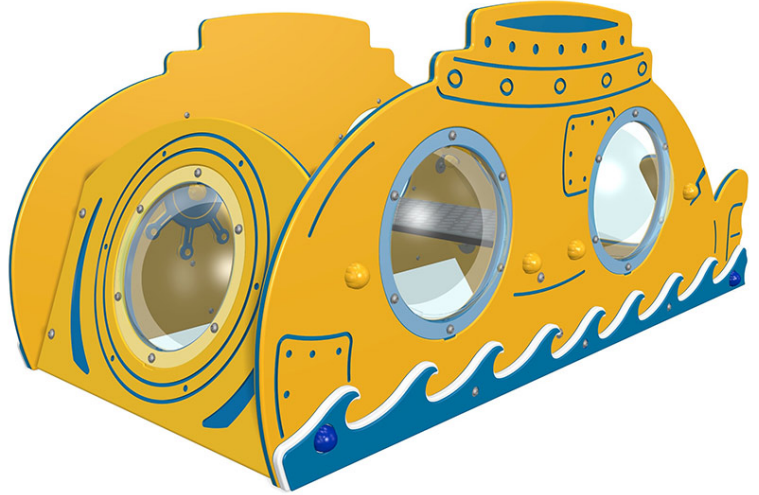

Imaginative Play Submarine

Product Code AMVFA-IP-FIIPSUB

£1,426

Price stated is for product only.
Contact us for a delivery & installation quote based on your location.

Dimensions:

Length	1634 mm
Height	692 mm
Depth	884 mm

Key Stage:

Play Values

This product supports the following areas of child development.

Visual Stimulation

Role Play

Imaginative Play

Co-Operative Play

Communication Skills

Description

With this product you can change virtually anything including: colours, basic profiles and graphics, you can also add plant-ons and accessories to increase the play value and enhance the visual appearance. The imaginative play range of products are supplied with all the fittings for assembly and can be supplied ready assembled if required. The designs are suitable for freestanding use in the playground, however surface and ground fixing is easy with ground anchor kits (at extra cost).